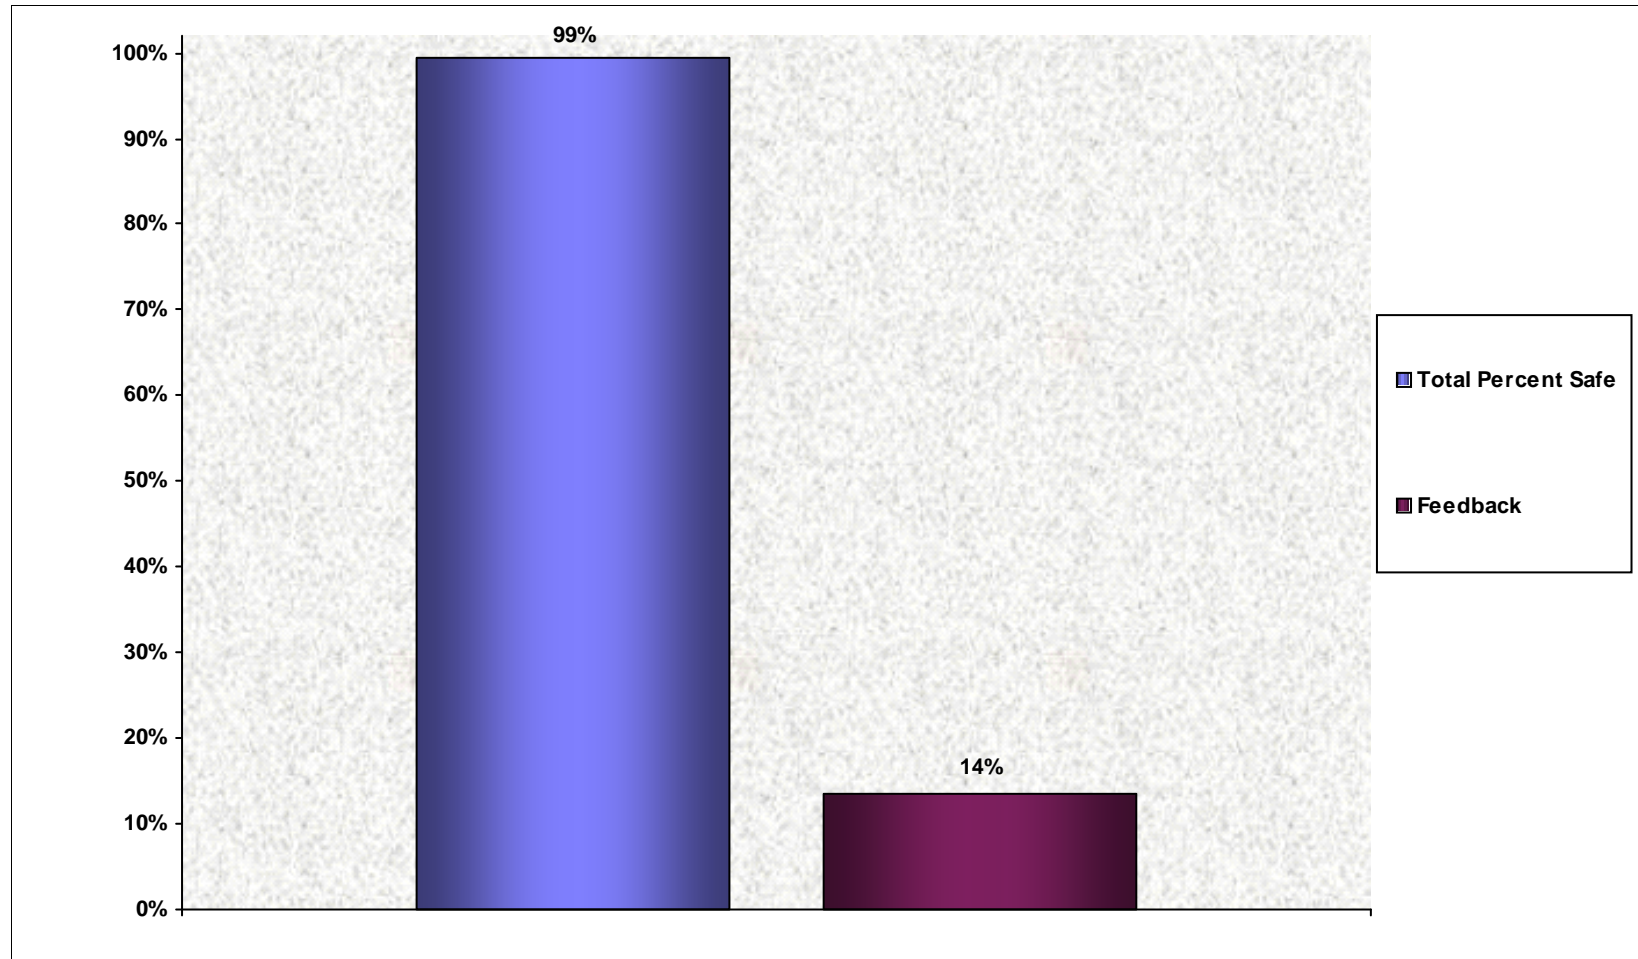

Overall Percent Safe

Total Cards: 125
Total Behaviors Observed: 1940
Percentage of Safe Cards: 90%
23-Jan-12

Copyright 1998 Moreno & Associates, Inc.

Location: Offshore/New Iberia/BP/Horn Mountain
Personnel Observed: DII, Pneu Elect, Contractor
For the Dates 1/1/2011 Through 12/31/2011